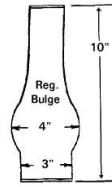

LA57944

3 x 10 Regular
Lamp Chimney