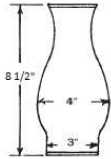

LA57966i

3 x 8 1/2
(4 3/4\" Bulge)
Large Bulge CT
Lamp Chimney

LA57967i

3 x 8 1/2
(4 3/4\" Bulge)
H-S-H, CT
Lamp Chimney

* ↓ NEW ↓ *

OCB-FTLB
3 x 8 1/2
(4 7/8\" Bulge)
Flare Top
Lamp Chimney

LA417B

3 x 8 1/2 Flare
Top Chimney