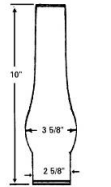

LA57904

1 1/4 x 4 1/2
Lamp Chimney

LA57920

2 1/2 x 7 1/2
Lamp Chimney

LA57924

2 1/2 x 7 1/2 CT
Lamp Chimney

LA57932

3 x 8 1/2 Clear
Lamp Chimney

LA57966i

3 x 8 1/2
(4 3/4\" Bulge)
Large Bulge CT
Lamp Chimney

LA57967i

3 x 8 1/2
(4 3/4\" Bulge)
H-S-H, CT
Lamp Chimney

* ↓ NEW ↓ *

OCB-FTLB
3 x 8 1/2
(4 7/8\" Bulge)
Flare Top
Lamp Chimney

LA417B

3 x 8 1/2 Flare
Top Chimney