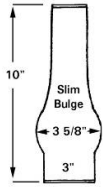

LA57946

3 x 10 Slim
Lamp Chimney